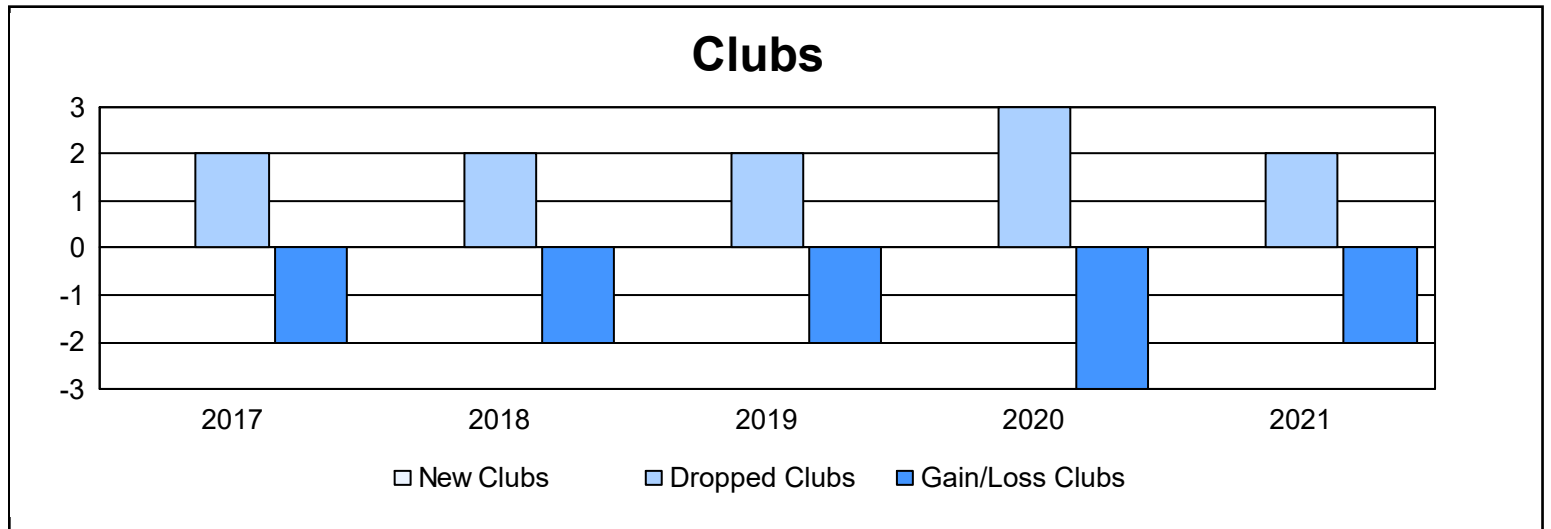

Year	New Clubs	Dropped Clubs	Gain/ Loss Clubs	New Members	Charter Members	Reinstate Members	Transfer Members	Total Member Added	Total Members Dropped	Gain/ Loss Members
2016-2017	0	2	-2	158	0	2	2	162	254	-92
2017-2018	0	2	-2	181	0	2	3	186	236	-50
2018-2019	0	2	-2	143	0	5	1	149	310	-161
2019-2020	0	3	-3	144	0	3	1	148	257	-109
2020-2021	0	2	-2	116	1	3	0	120	251	-131
<b>Average</b>	<b>0</b>	<b>2</b>	<b>-2</b>	<b>148</b>	<b>0</b>	<b>3</b>	<b>1</b>	<b>153</b>	<b>262</b>	<b>-109</b>

### Membership Composition June 2021 Cumulative