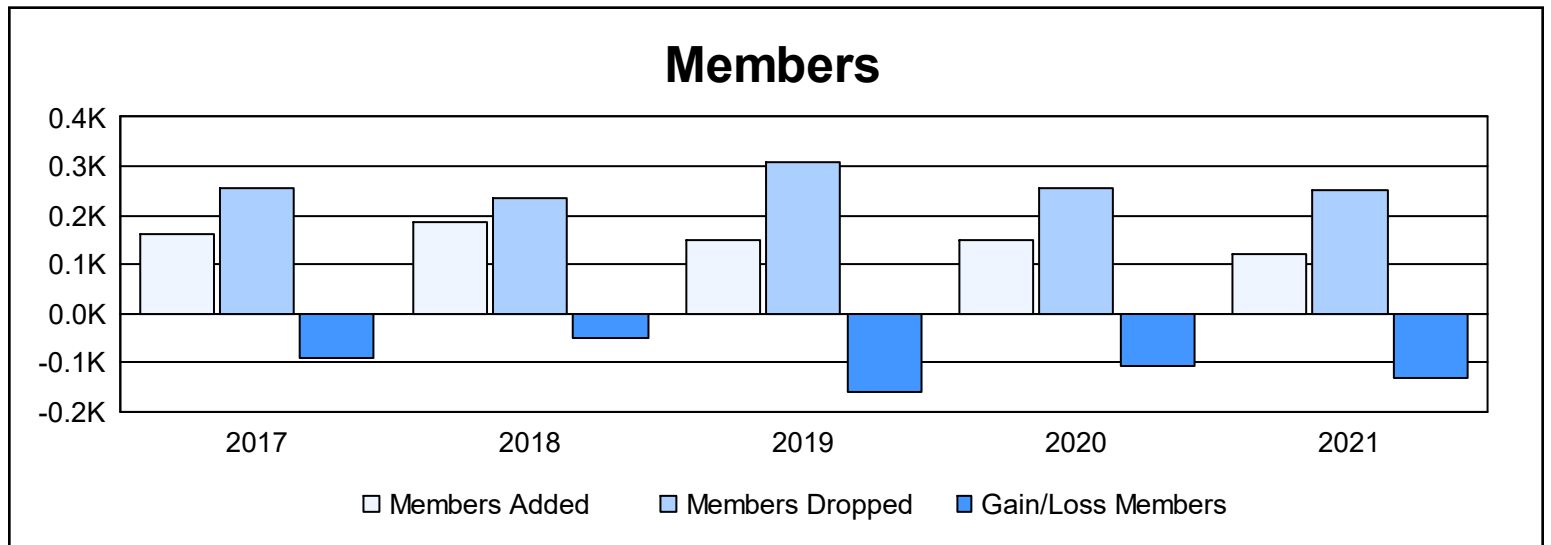

Year	New Clubs	Dropped Clubs	Gain/ Loss Clubs	New Members	Charter Members	Reinstate Members	Transfer Members	Total Member Added	Total Members Dropped	Gain/ Loss Members
2016-2017	0	2	-2	158	0	2	2	162	254	-92
2017-2018	0	2	-2	181	0	2	3	186	236	-50
2018-2019	0	2	-2	143	0	5	1	149	310	-161
2019-2020	0	3	-3	144	0	3	1	148	257	-109
2020-2021	0	2	-2	116	1	3	0	120	251	-131
<b>Average</b>	<b>0</b>	<b>2</b>	<b>-2</b>	<b>148</b>	<b>0</b>	<b>3</b>	<b>1</b>	<b>153</b>	<b>262</b>	<b>-109</b>

### Membership Composition June 2021 Cumulative