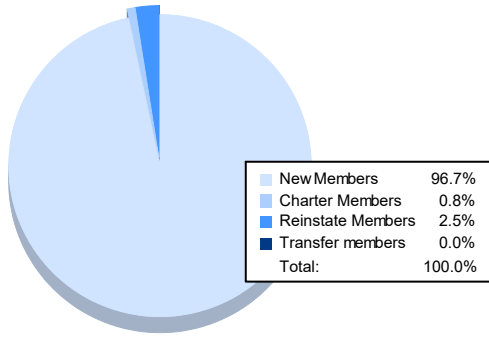

Year	New Clubs	Dropped Clubs	Gain/ Loss Clubs	New Members	Charter Members	Reinstate Members	Transfer Members	Total Member Added	Total Members Dropped	Gain/ Loss Members
2016-2017	0	2	-2	158	0	2	2	162	254	-92
2017-2018	0	2	-2	181	0	2	3	186	236	-50
2018-2019	0	2	-2	143	0	5	1	149	310	-161
2019-2020	0	3	-3	144	0	3	1	148	257	-109
2020-2021	0	2	-2	116	1	3	0	120	251	-131
<b>Average</b>	<b>0</b>	<b>2</b>	<b>-2</b>	<b>148</b>	<b>0</b>	<b>3</b>	<b>1</b>	<b>153</b>	<b>262</b>	<b>-109</b>

### Membership Composition June 2021 Cumulative